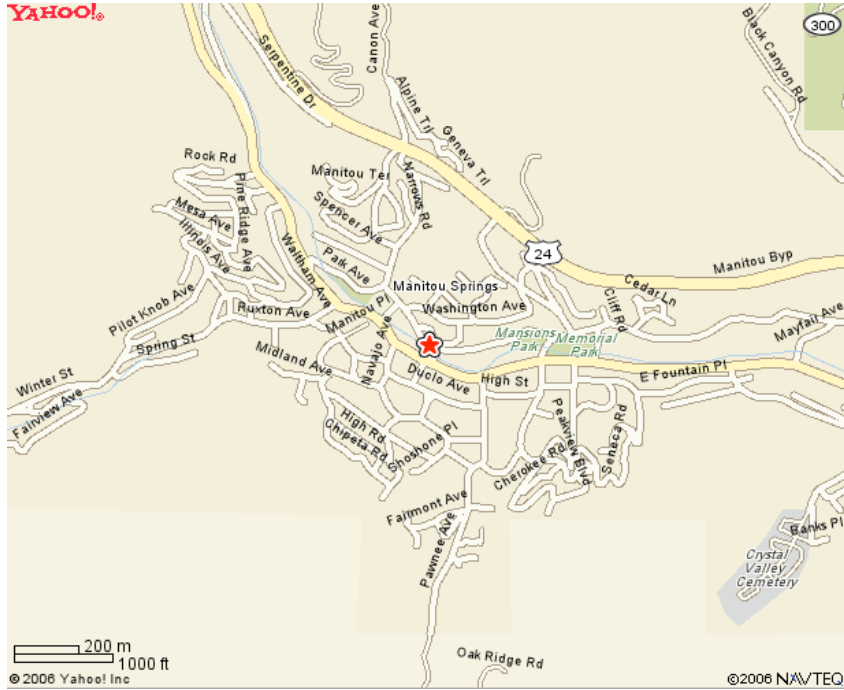

# Driving Directions to Commonwheel Artists Co-op

102 Cañon Ave., Manitou Springs, CO 80829  
719-685-1008

<b>Heading North on I-25:</b>	<b>Heading South on I-25:</b>
Take the US-24 W / CIMARRON STREET exit- EXIT 141.	Take the US-24 W / CIMARRON STREET exit- EXIT 141.
Turn LEFT onto W CIMARRON ST / US-24 W. Continue to follow US-24 W.	Turn LEFT onto W CIMARRON ST / US-24 W. Continue to follow US-24 W.
Turn RIGHT onto MANITOU AVE. exit Turn RIGHT at bottom of exit onto MANITOU AVE.	Turn RIGHT onto MANITOU AVE. exit Turn RIGHT at bottom of exit onto MANITOU AVE.
Turn RIGHT onto CANON AVE.	Turn RIGHT onto CANON AVE.
End at 102 Cañon Ave Manitou Springs, CO 80829-1708, US	End at 102 Cañon Ave Manitou Springs, CO 80829-1708, US